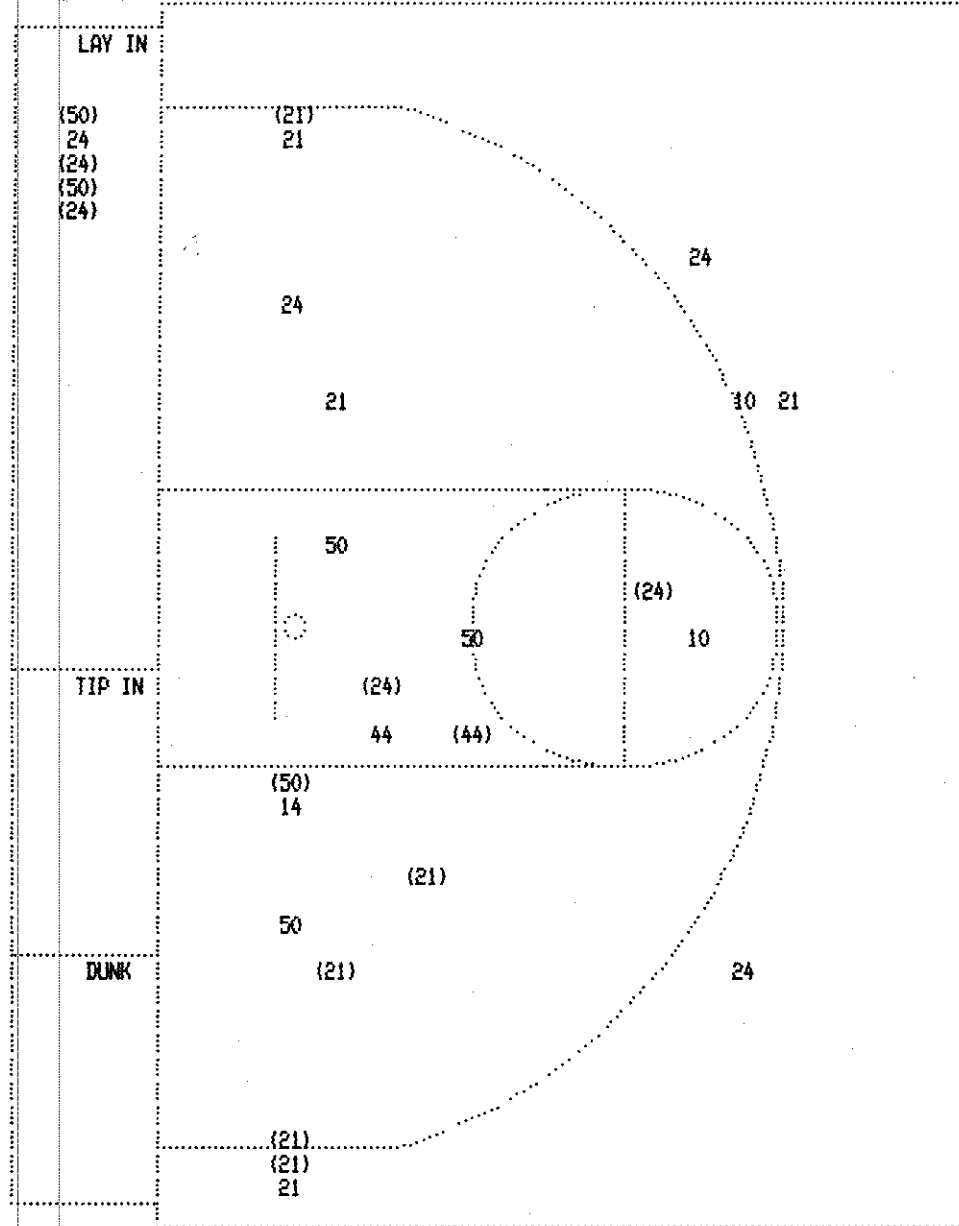

Henry Clay

Player	Player	Player
24 - McCowan, A 4 / 8 50.0%	44 - Castleberr 1 / 2 50.0%	
50 - Hill, Gary 3 / 6 50.0%		
21 - Sutton, Sc 5 / 9 55.5%		
14 - Butler, Aa 0 / 1 0.0%		
10 - Jackson, K 0 / 2 0.0%		
Layups 1-9 Ft 10-15 Ft Over 15 Ft 3 Pointers Total		
4 / 5 3 / 7 3 / 6 0 / 1 3 / 9 13 / 28		
80.0% 42.9% 50.0% 0.0% 33.3% 46.4%