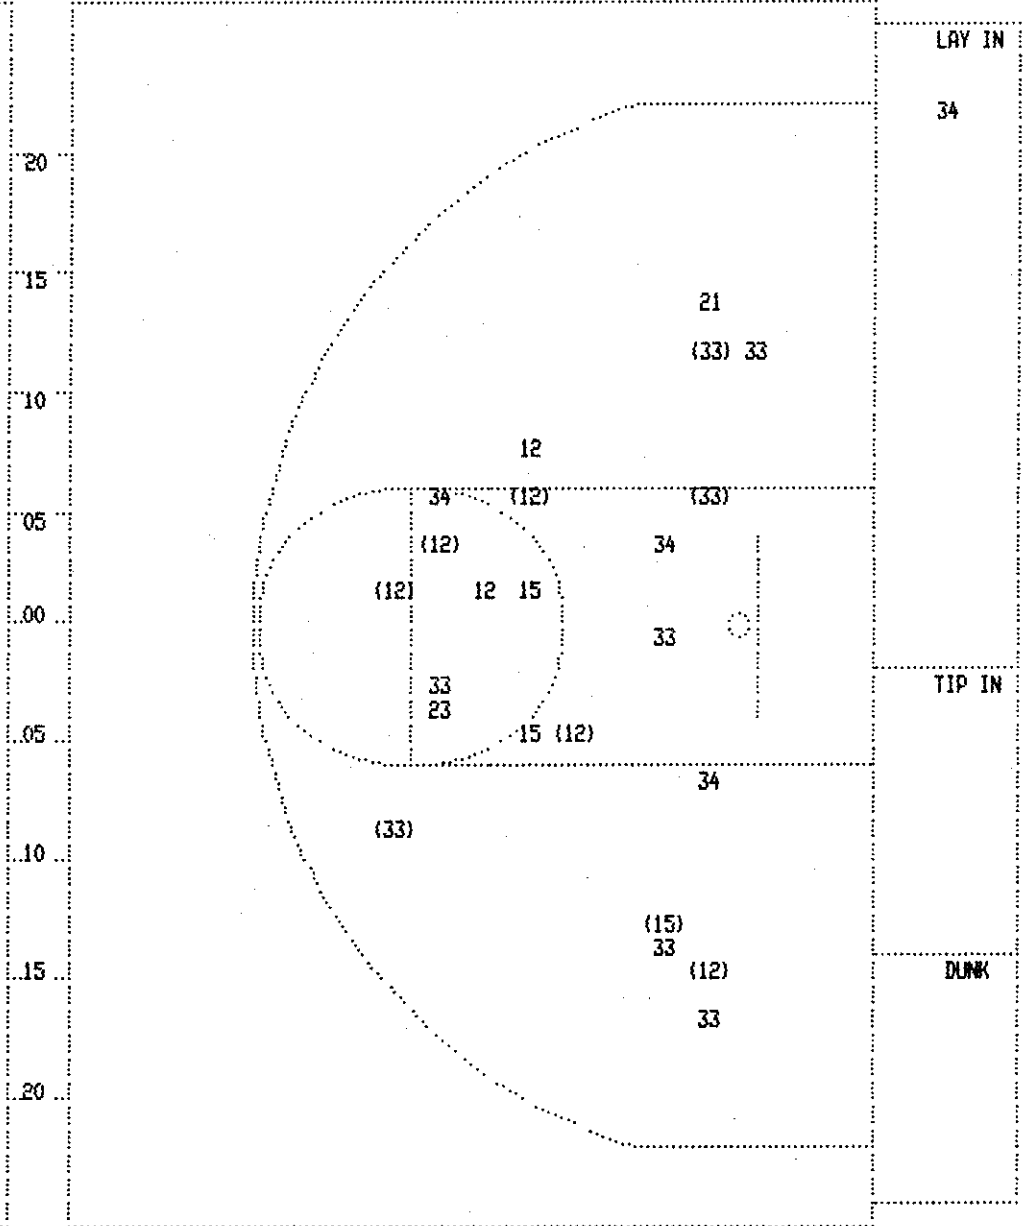

Pleasure Ridge Park

Player	Player	Player
21 - Lewis, Kev 0 / 1 0.0%	23 - Ricketts, 0 / 1 0.0%	
33 - Hammonds, 3 / 8 37.5%		
34 - Webster, C 0 / 4 0.0%		
12 - Penick, An 5 / 7 71.4%		
15 - Woods, Mar 1 / 3 33.3%		
Layups 1-9 Ft 10-15 Ft Over 15 Ft 3 Pointers Total		
0 / 1 2 / 7 6 / 14 1 / 2 9 / 24		
0.0% 28.6% 42.9% 50.0% 37.5%